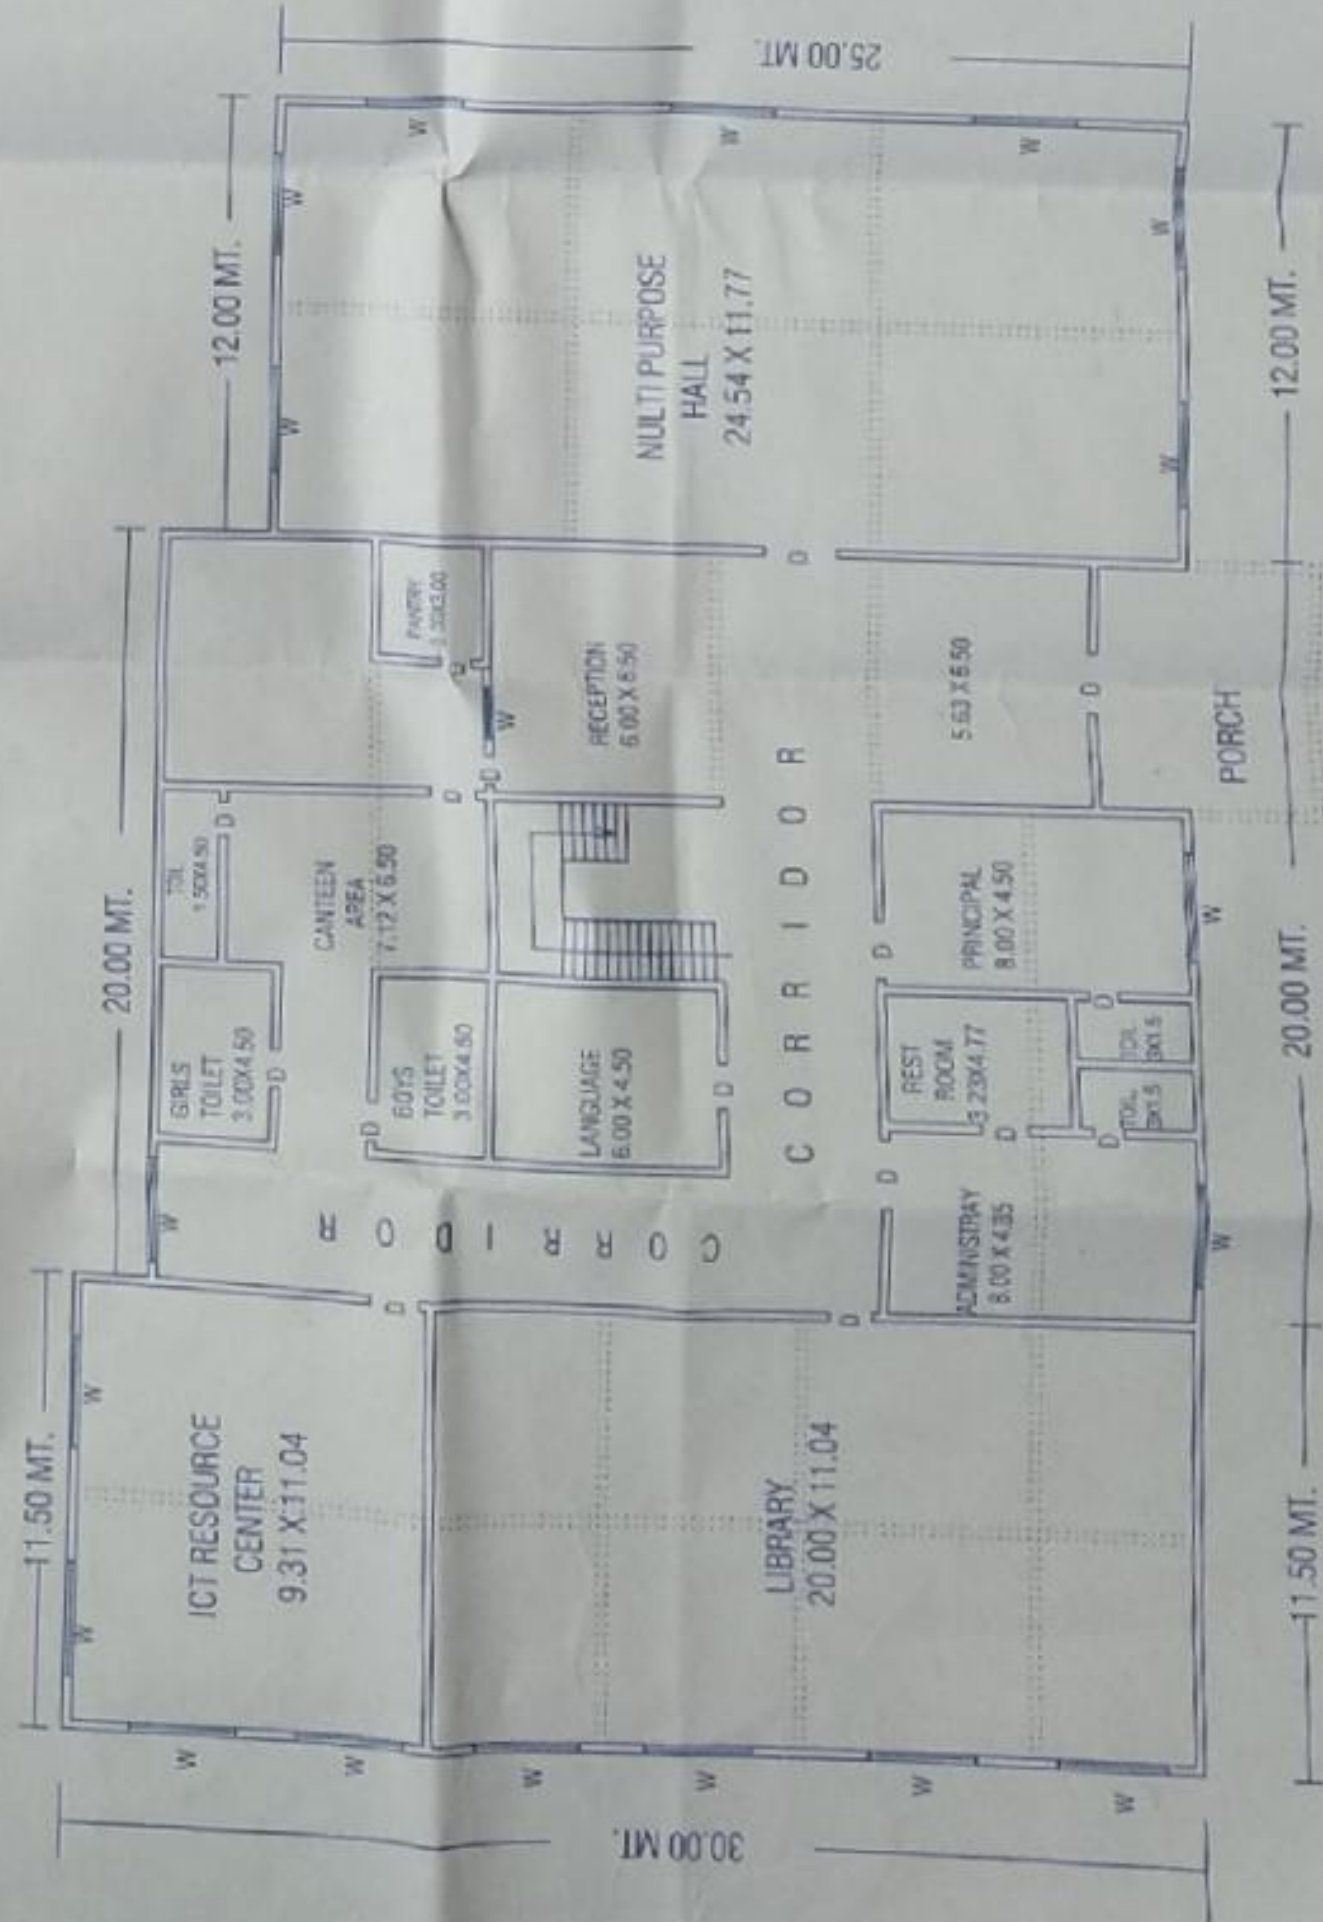

G.F. PLAN

G.F. PLAN

52.00 MT.

78.84 MT.

PLAY GROUND

52.00 MT.

SITE PLAN NOT TO SCALE

BUILDING PLAN FOR:-
 SHAHEED CAPT. D. K. KHOLA
 COLLEGE OF EDUCATION
 DINESHPUR (U. S. NAGAR)
 PLOT NO. - 563 (ग+ख)

AREA
 PLOT AREA = 4100.00 SQMT.
 G.F. COVD. AREA = 1210.00 SQMT.
 F.F. COVD. AREA = 1210.00 SQMT.
 TOTAL COVD AREA = 2420.00 SQMR.

(Handwritten signature and notes)

Dr. By-
 A. Kumar
 D/M Civil
 (Seal and Stamp)